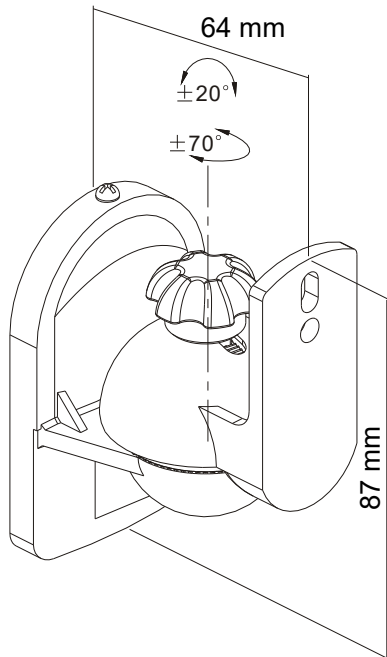

Artikel-Nr. / Article no.	Farbe / Color
49393	schwarz / black
49394	weiß / white